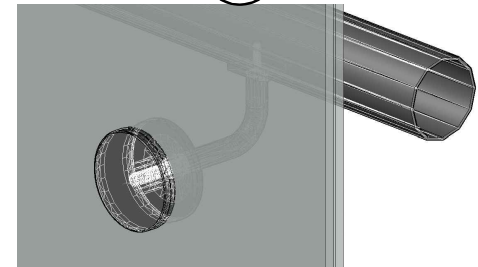

# HIGH RISE RAILS

BUTTON MOUNT

SIDE MOUNTED

## BLOW-UP DETAILS

**A** DETAIL  
SCALE: 6"=1'-0"

**B** DETAIL  
SCALE: 6"=1'-0"

**C** DETAIL  
SCALE: 6"=1'-0"

**D** DETAIL  
SCALE: 6"=1'-0"