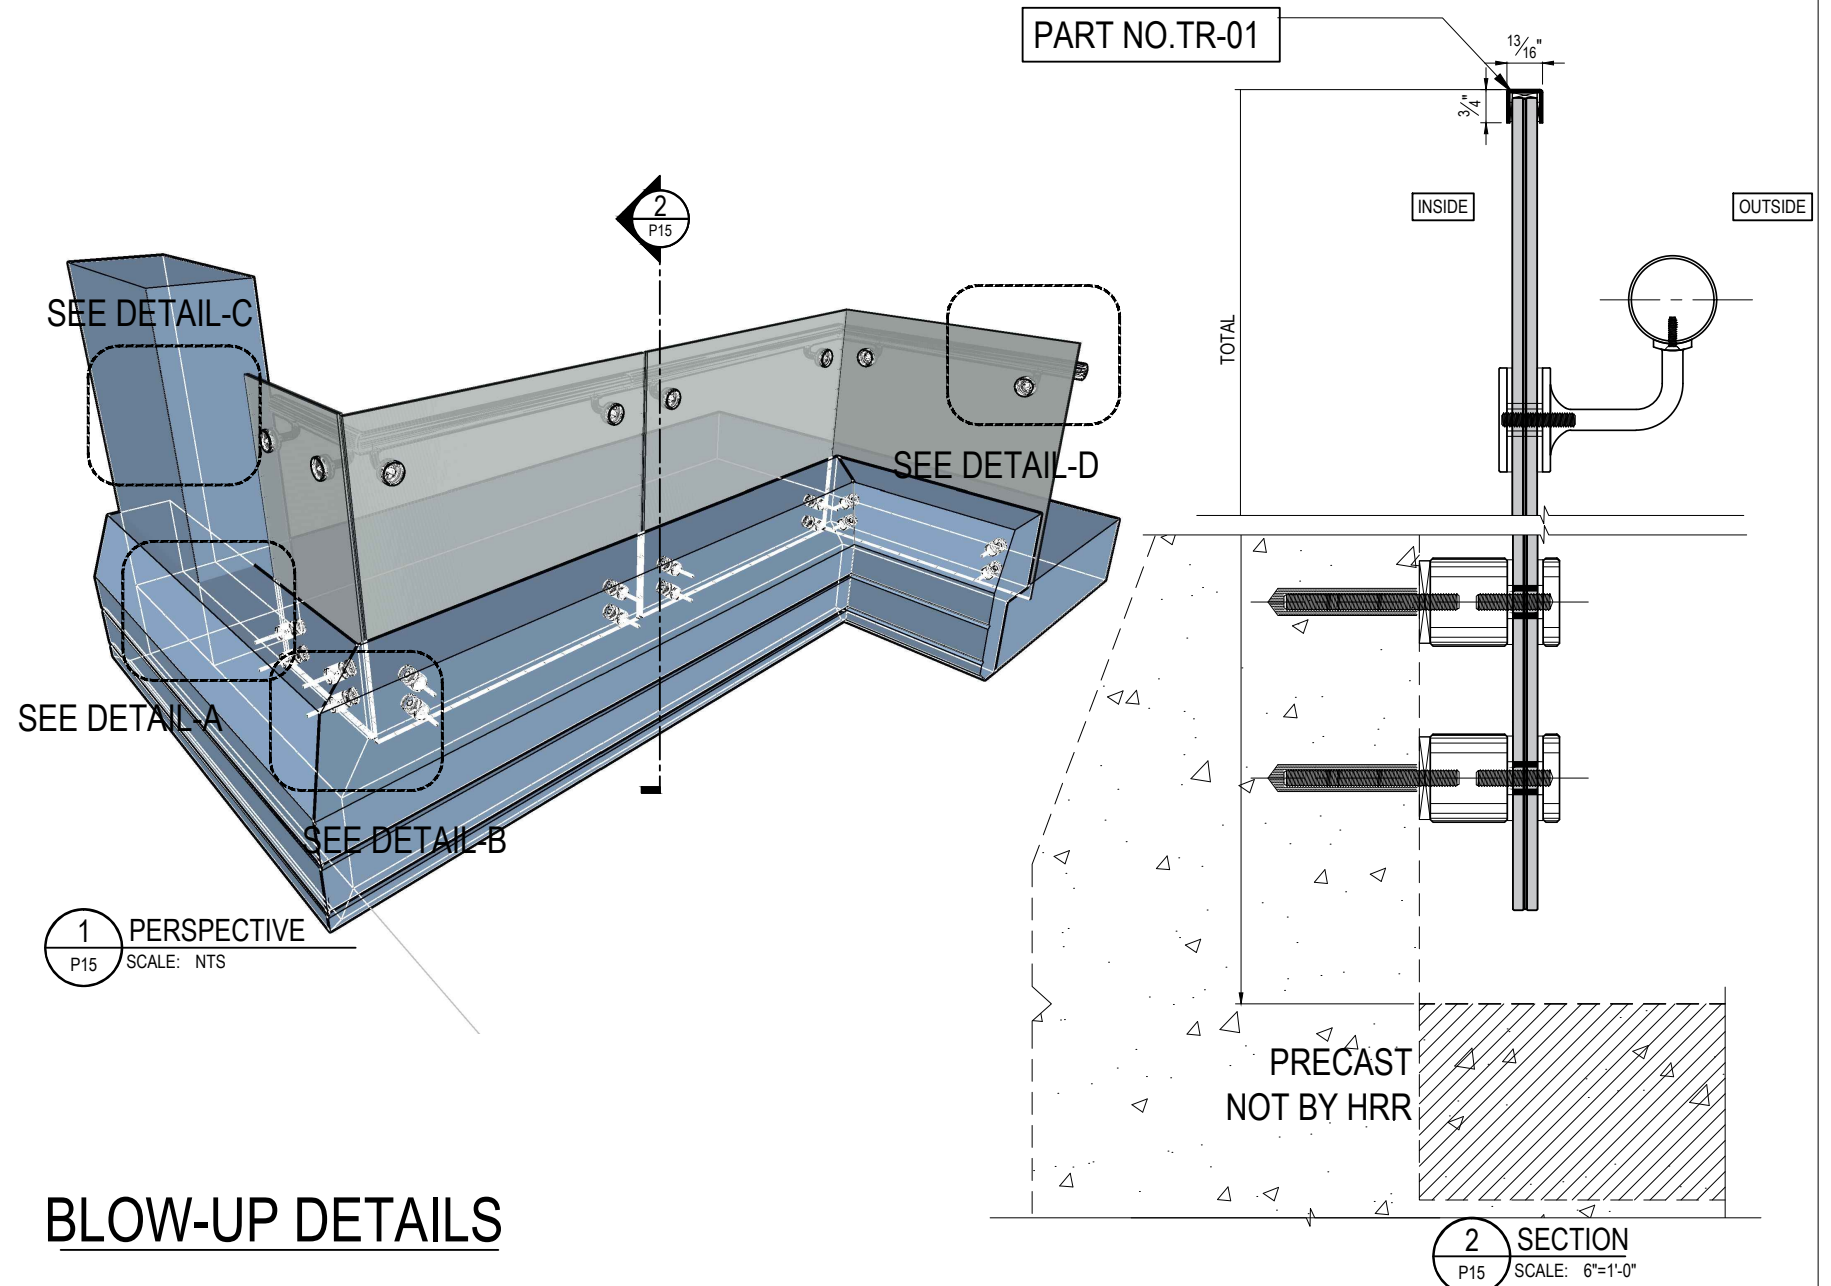

# HIGH RISE RAILS

BUTTON MOUNT

SIDE MOUNTED

## BLOW-UP DETAILS

**A** DETAIL  
SCALE: 6"=1'-0"

**B** DETAIL  
SCALE: 6"=1'-0"

**C** DETAIL  
SCALE: 6"=1'-0"

**D** DETAIL  
SCALE: 6"=1'-0"