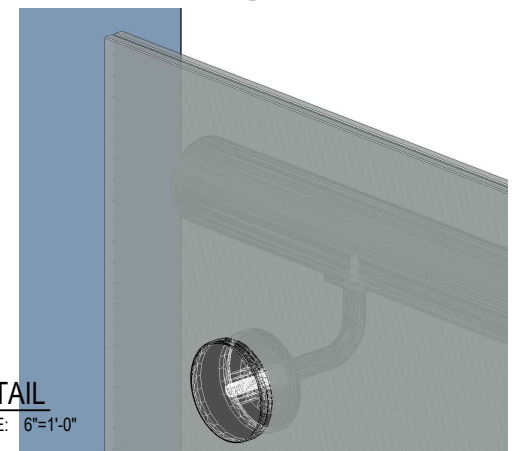

# HIGH RISE RAILS

BUTTON MOUNT

SIDE MOUNTED

## BLOW-UP DETAILS

**A** DETAIL  
SCALE: 6"=1'-0"

**B** DETAIL  
SCALE: 6"=1'-0"

**C** DETAIL  
SCALE: 6"=1'-0"

**D** DETAIL  
SCALE: 6"=1'-0"