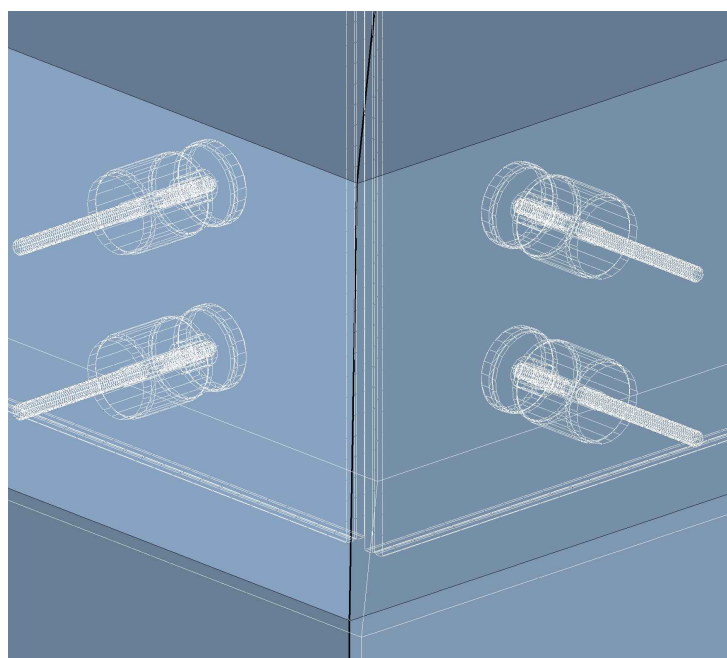

# HIGH RISE RAILS

BUTTON MOUNT

SIDE MOUNTED

## BLOW-UP DETAILS

**A** DETAIL  
SCALE: 6"=1'-0"

**B** DETAIL  
SCALE: 6"=1'-0"

**C** DETAIL  
SCALE: 6"=1'-0"

**D** DETAIL  
SCALE: 6"=1'-0"