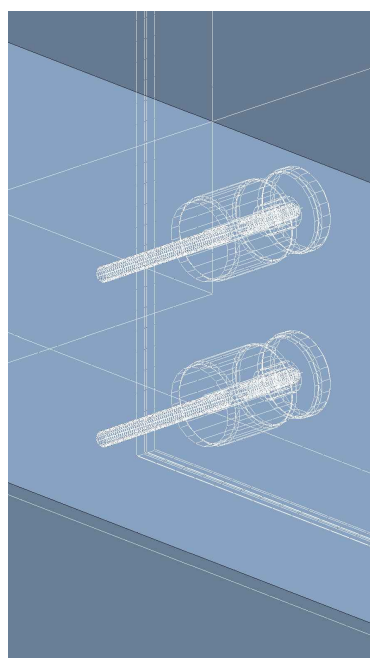

# HIGH RISE RAILS

BUTTON MOUNT

SIDE MOUNTED

## BLOW-UP DETAILS

**A** DETAIL  
SCALE: 6"=1'-0"

**B** DETAIL  
SCALE: 6"=1'-0"

**C** DETAIL  
SCALE: 6"=1'-0"

**D** DETAIL  
SCALE: 6"=1'-0"