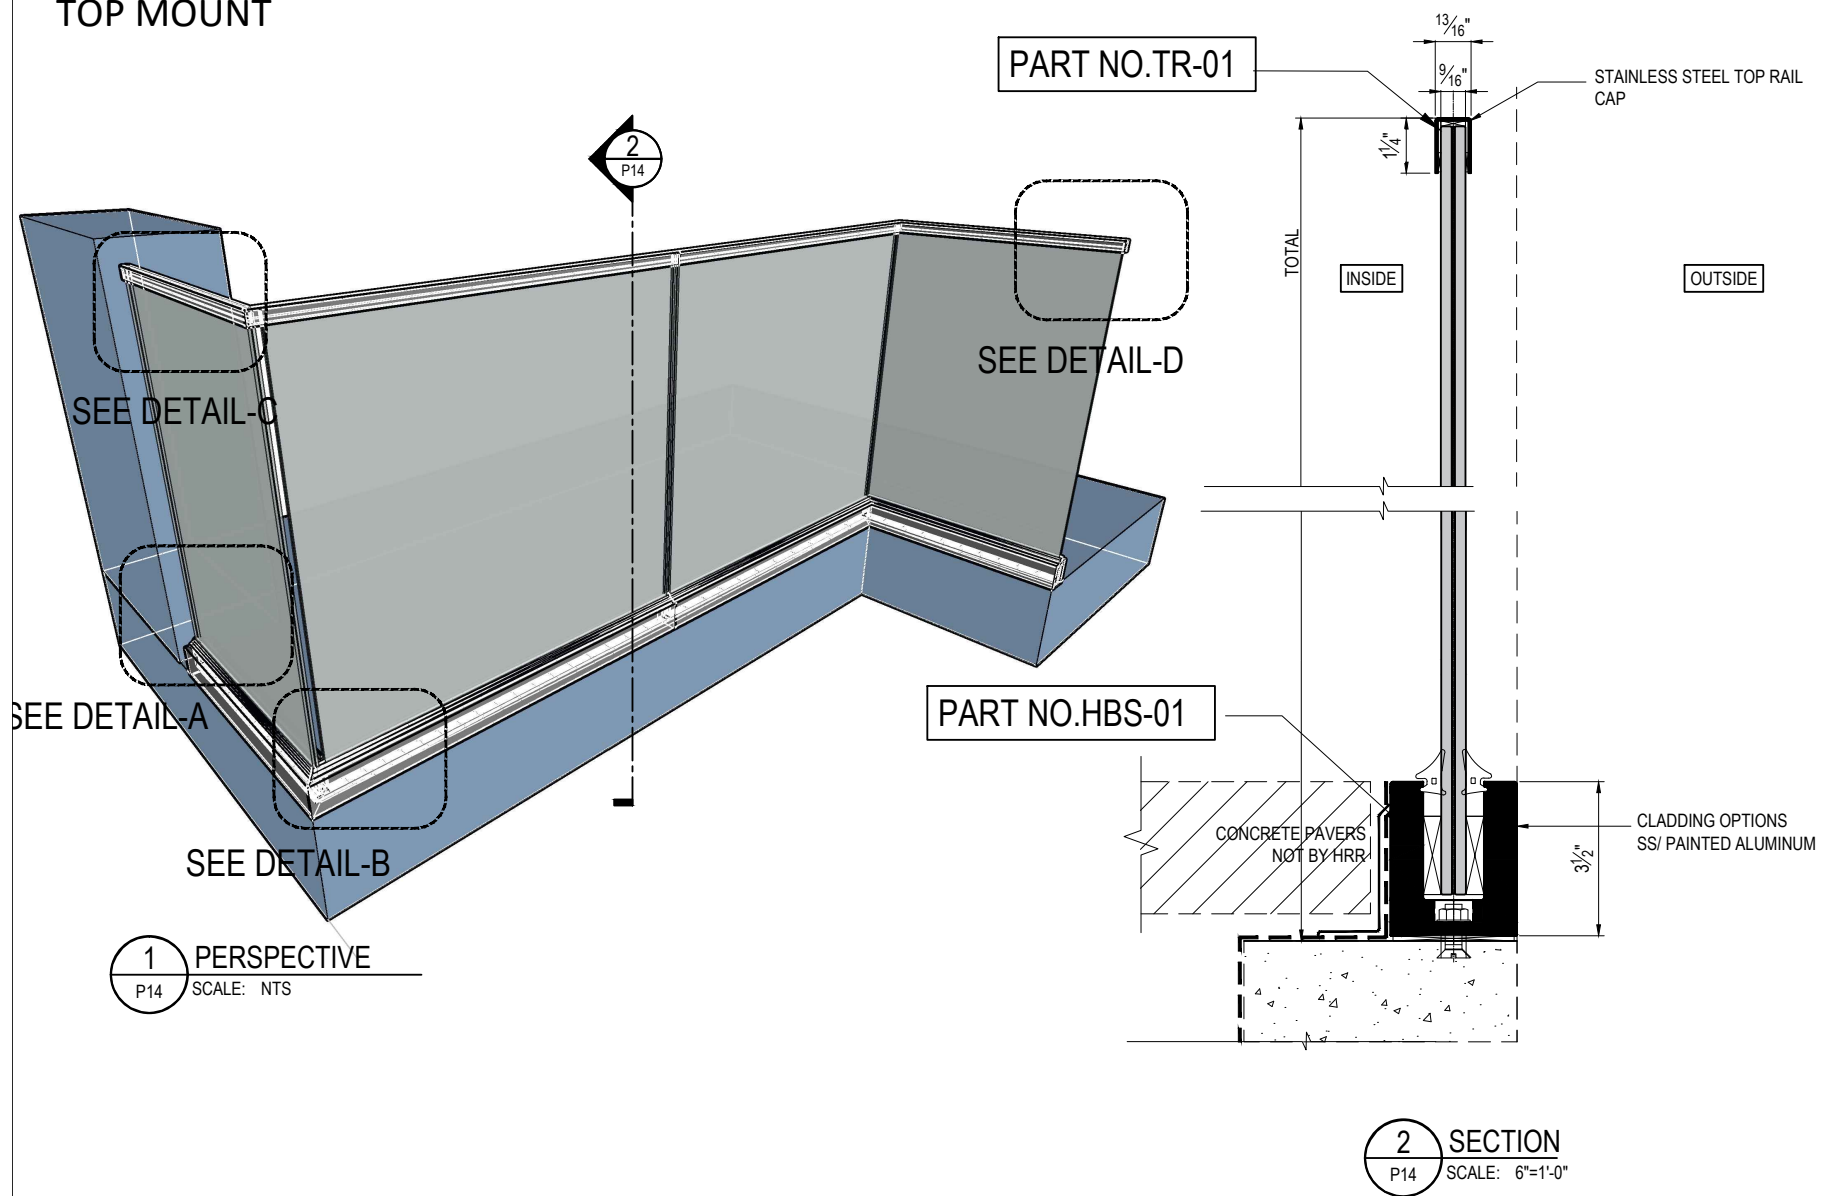

HIGH RISE RAILS

HEAVY BASE SHOE

TOP MOUNT

BLOW-UP DETAILS

A DETAIL
SCALE: 6"=1'-0"

B DETAIL
SCALE: 6"=1'-0"

C DETAIL
SCALE: 6"=1'-0"

D DETAIL
SCALE: 6"=1'-0"