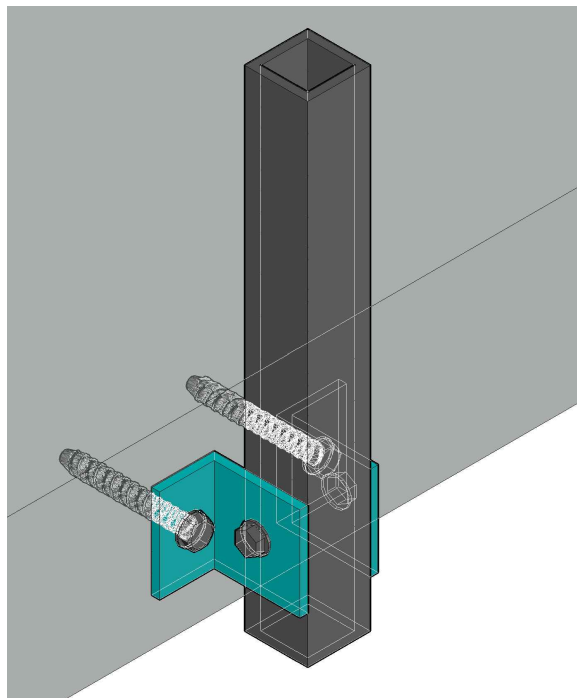

HIGH RISE RAILS

MOUNTING OPTIONS

TOP MOUNT
SCALE: 6"=12"

FACE MOUNT
SCALE: 6"=12"

CHICAGO MOUNT
SCALE: 6"=12"

PARAPET MOUNT
SCALE: 6"=12"

EXTENDED PARAPET MOUNT
SCALE: 6"=12"

PITCH CUP MOUNT
SCALE: 6"=12"