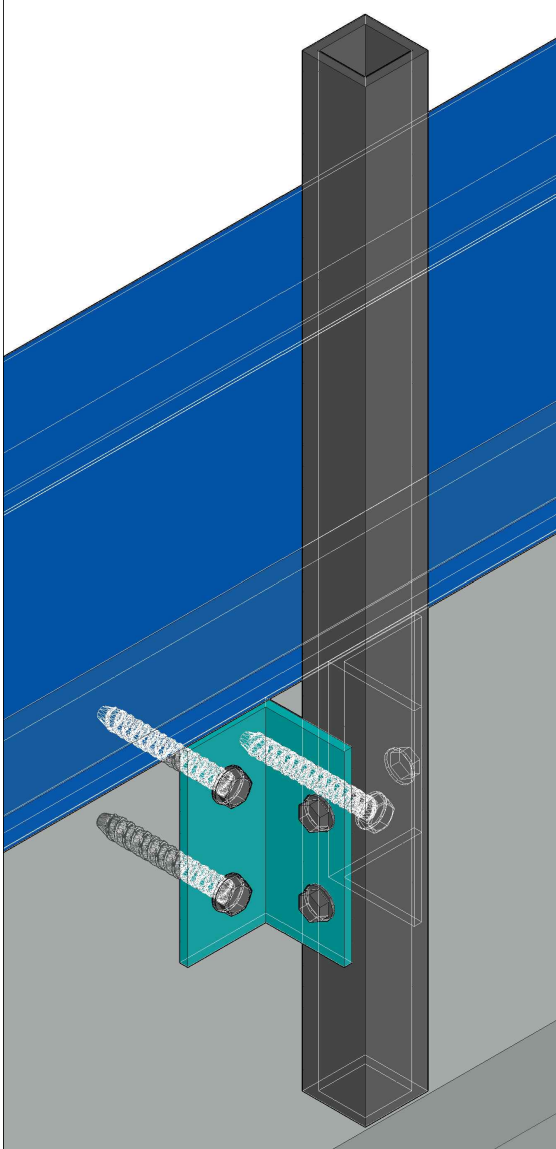

HIGH RISE RAILS

MOUNTING OPTIONS

TOP MOUNT
SCALE: 6"=12"

FACE MOUNT
SCALE: 6"=12"

CHICAGO MOUNT
SCALE: 6"=12"

PARAPET MOUNT
SCALE: 6"=12"

EXTENDED PARAPET MOUNT
SCALE: 6"=12"

PITCH CUP MOUNT
SCALE: 6"=12"