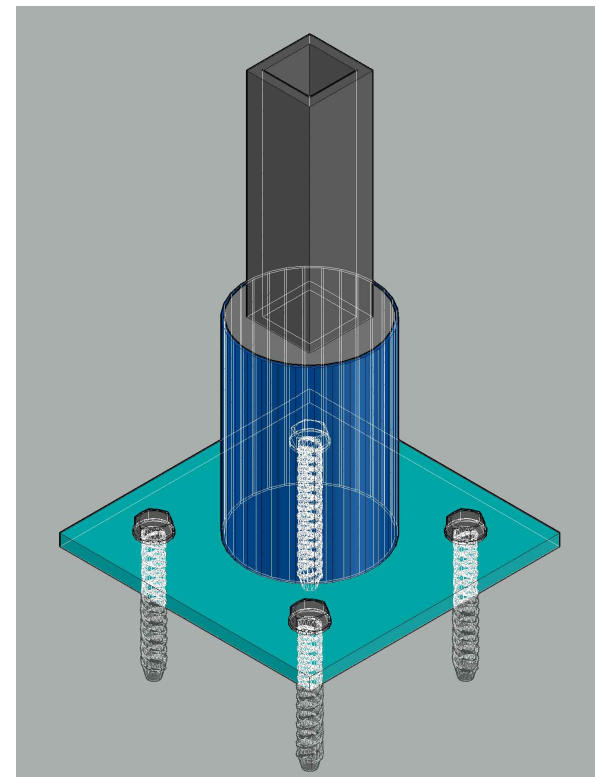

HIGH RISE RAILS

MOUNTING OPTIONS

TOP MOUNT
SCALE: 6"=12"

FACE MOUNT
SCALE: 6"=12"

CHICAGO MOUNT
SCALE: 6"=12"

PARAPET MOUNT
SCALE: 6"=12"

EXTENDED PARAPET MOUNT
SCALE: 6"=12"

PITCH CUP MOUNT
SCALE: 6"=12"