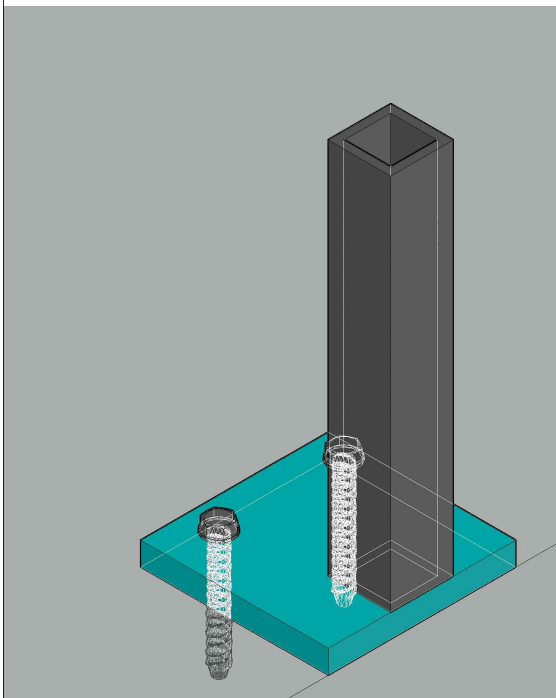

HIGH RISE RAILS

MOUNTING OPTIONS

TOP MOUNT
SCALE: 6"=12"

FACE MOUNT
SCALE: 6"=12"

CHICAGO MOUNT
SCALE: 6"=12"

PARAPET MOUNT
SCALE: 6"=12"

EXTENDED PARAPET MOUNT
SCALE: 6"=12"

PITCH CUP MOUNT
SCALE: 6"=12"