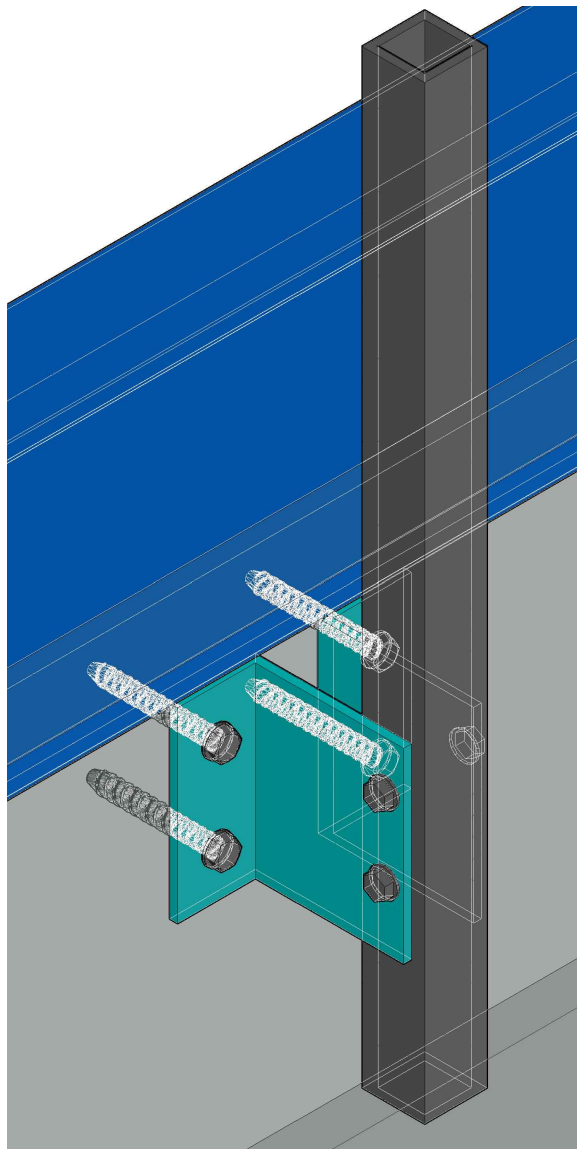

HIGH RISE RAILS

MOUNTING OPTIONS

TOP MOUNT
SCALE: 6"=12"

FACE MOUNT
SCALE: 6"=12"

CHICAGO MOUNT
SCALE: 6"=12"

PARAPET MOUNT
SCALE: 6"=12"

EXTENDED PARAPET MOUNT
SCALE: 6"=12"

PITCH CUP MOUNT
SCALE: 6"=12"