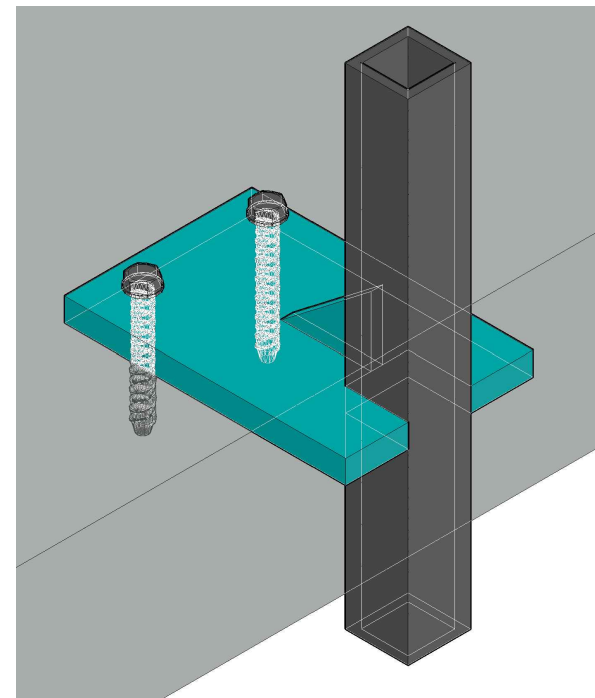

HIGH RISE RAILS

MOUNTING OPTIONS

TOP MOUNT
SCALE: 6"=12"

FACE MOUNT
SCALE: 6"=12"

CHICAGO MOUNT
SCALE: 6"=12"

PARAPET MOUNT
SCALE: 6"=12"

EXTENDED PARAPET MOUNT
SCALE: 6"=12"

PITCH CUP MOUNT
SCALE: 6"=12"